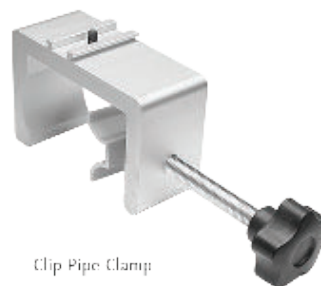

### LIFESPAN

**Lamp life time** 30000 hrs  
**Number of switching cycles** 15000

PRODUCT DATA SHEET: LAL-030-G3B-W

SIZES

DOORKOPPELBAAR

DIVERSE BEVESTIGINGSCLIPS

Clip Alvision beMatrix

Clip Custom 10/17 cm

Clip Pipe Clamp

Clip Modul/Syma

Clip Octanorm 1

Clip Octanorm 2

Clip Panel 16/19/22 mm

Clip Angle 7.60°

Clip Truss Hook 30/40 cm