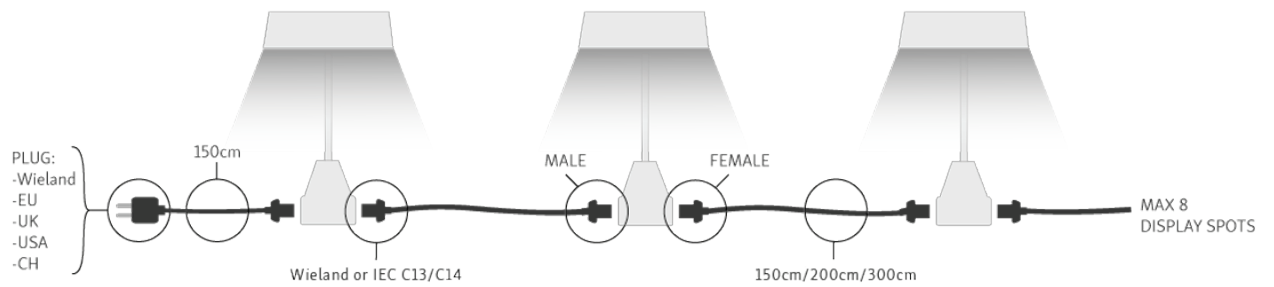

### LIFESPAN

**Lamp life time** 30000 hrs  
**Number of switching cycles** 15000

PRODUCT DATA SHEET: LAL-030-G3B-W

SIZES

DOORKOPPELBAAR

DIVERSE BEVESTIGINGSCLIPS

Clip Alvision beMatrix

Clip Custom 10/17 cm

Clip Pipe Clamp

Clip Modul/Syma

Clip Octanorm 1

Clip Octanorm 2

Clip Panel 16/19/22 mm

Clip Angle 7.60°

Clip Truss Hook 30/40 cm