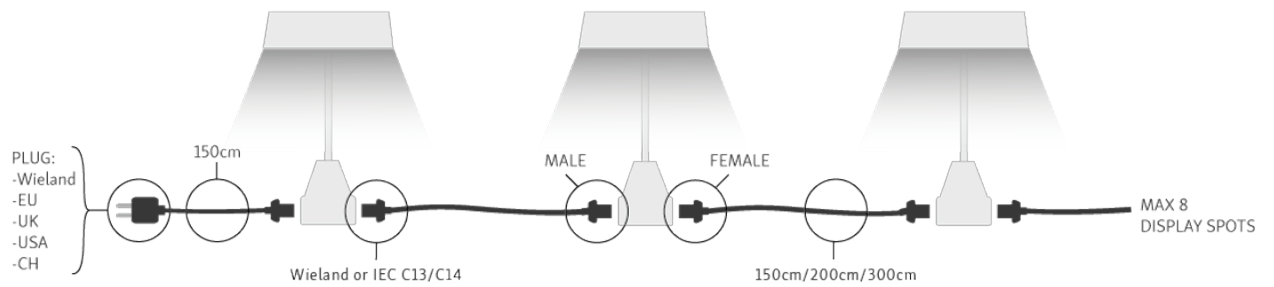

PRODUCT DATA SHEET: LAL-030-G3B

ARTICLE

Description LUMI LED Display spot 30W Grey linkable

CHARACTERISTICS

Material Aluminum
Colour Grey / Silver
In the box 1x Display spot, 1x power cable

ELECTRIC DATA

Power 30 Watt
Input voltage AC 100-240V
Input power DC 30-36V 0,9A
Adapter Built-in IEC C14 input + IEC C13 output
Linkeble Single or Serial connection (max 8)
Electrical safety class (I, II, III) I

ENVIRONMENTAL CHARACTERISTICS

Energy label A+
Energy consumption 30W

LIFESPAN

Lamp life time 30000 hrs
Number of switching cycles 15000

PRODUCT DATA SHEET: LAL-030-G3B

SIZES

DOORKOPPELBAAR

DIVERSE BEVESTIGINGSCLIPS

Clip Alvision beMatrix

Clip Custom 10/17 cm

Clip Pipe Clamp

Clip Modul/Syma

Clip Octanorm 1

Clip Octanorm 2

Clip Panel 16/19/22 mm

Clip Angle 7.60°