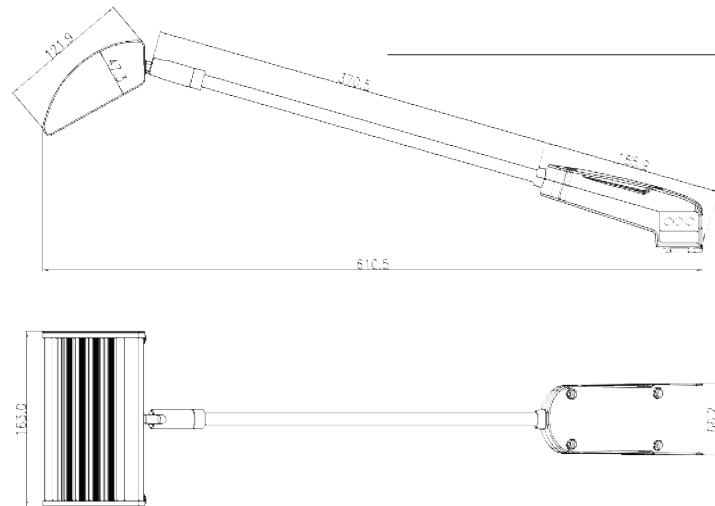

PRODUCT DATA SHEET: LAL-030-G3B

ARTICLE

Description LUMI LED Display spot 30W Grey linkable

CHARACTERISTICS

Material Aluminum
Colour Grey / Silver
In the box 1x Display spot, 1x power cable

ELECTRIC DATA

Power 30 Watt
Input voltage AC 100-240V
Input power DC 30-36V 0,9A
Adapter Built-in IEC C14 input + IEC C13 output
Linkeble Single or Serial connection (max 8)
Electrical safety class (I, II, III) I

DIMENSIONS & WEIGHT

Total dimensions (LxWxH) 610 x 163 x 55 mm
Arm length 370 mm
Head dimensions (LxWxH) 121 x 163 x 47 mm
Base dimensions (LxWxH) 166 x 66 x 55 mm
Weight 950 g
Box dimensions (LxWxH) 690 x 180 x 70 mm

ENVIRONMENTAL CHARACTERISTICS

Energy label A+
Energy consumption 30W

LIFESPAN

Lamp life time 30000 hrs
Number of switching cycles 15000

PRODUCT DATA SHEET: LAL-030-G3B

SIZES

DOORKOPPELBAAR

DIVERSE BEVESTIGINGSCLIPS

Clip Alvision beMatrix

Clip Custom 10/17 cm

Clip Pipe Clamp

Clip Modul/Syma

Clip Octanorm 1

Clip Octanorm 2

Clip Panel 16/19/22 mm

Clip Angle 7.60°