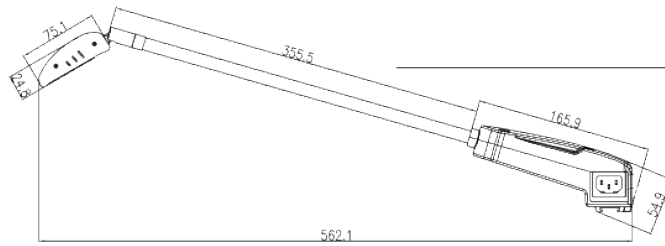

PRODUCT DATA SHEET: LAM-025-G6B

SIZES