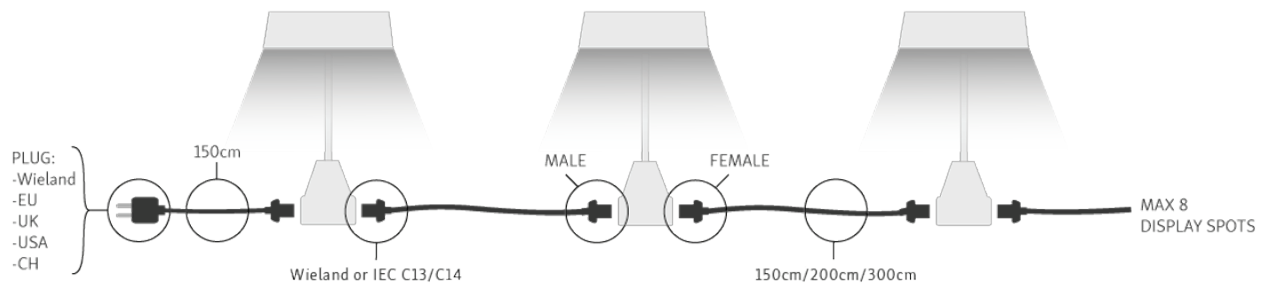

PRODUCT DATA SHEET: LAM-025-G6B

ARTICLE

Description META LED Display spot 25W Grey linkable

CHARACTERISTICS

Material Aluminum
Colour Grey / Silver
In the box 1x Display spot, 1x power cable

ELECTRIC DATA

Power 25 Watt
Input voltage AC 100-240V
Input power DC 27-35V 0,65A
Adapter Built-in IEC C14 input + IEC C13 output
Linkeble Single or Serial connection (max 8)
Electrical safety class (I, II, III) I

ENVIRONMENTAL CHARACTERISTICS

Energy label A+
Energy consumption 25W

LIFESPAN

Lamp life time 30000 hrs
Number of switching cycles 15000

PRODUCT DATA SHEET: LAM-025-G6B

SIZES

DOORKOPPELBAAR

DIVERSE BEVESTIGINGSCLIPS

Clip Alvision beMatrix

Clip Custom 10/17 cm

Clip Pipe Clamp

Clip Modul/Syma

Clip Octanorm 1

Clip Octanorm 2

Clip Panel 16/19/22 mm

Clip Angle 7.60°