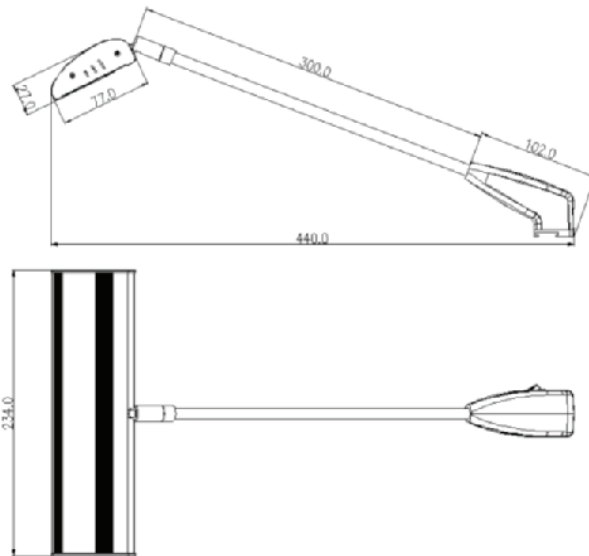

PRODUCT DATA SHEET: LAM-025-G6E

ARTICLE

Description META LED Armlight 25W Grey with power supply

CHARACTERISTICS

Material Aluminum
Colour Grey / Silver
In the box 1x Display spot, 1x power cable

ELECTRIC DATA

LIGHT DIRECTION

Rotating an tilting angle Rotating
Tilt angle 90°
Reflector / lens Symmetric

DIMENSIONS & WEIGHT

Total dimensions (LxWxH) 480x 234 x 27 mm
Arm length 300 mm
Head dimensions (LxWxH) 75 x 234 x 25 mm
Base dimensions (LxWxH) 102 x 37 x 38 mm
Weight 530 g
Box dimensions (LxWxH) 585 x 265 x 60 mm

ENVIRONMENTAL CHARACTERISTICS

Energy label A+
Energy consumption 25W

LIFESPAN

Lamp life time 30000 hrs
Number of switching cycles 15000

PRODUCT DATA SHEET: LAM-025-G6E

SIZES

POWER

DIVERSE BEVESTIGINGSCLIPS

Clip Aluision beMatrix

Clip Custom 10/17 cm

Clip Pipe Clamp

Clip Modul/Syma

Clip Octanorm 1

Clip Octanorm 2

Clip Panel 16/19/22 mm

Clip Angle 7.60°