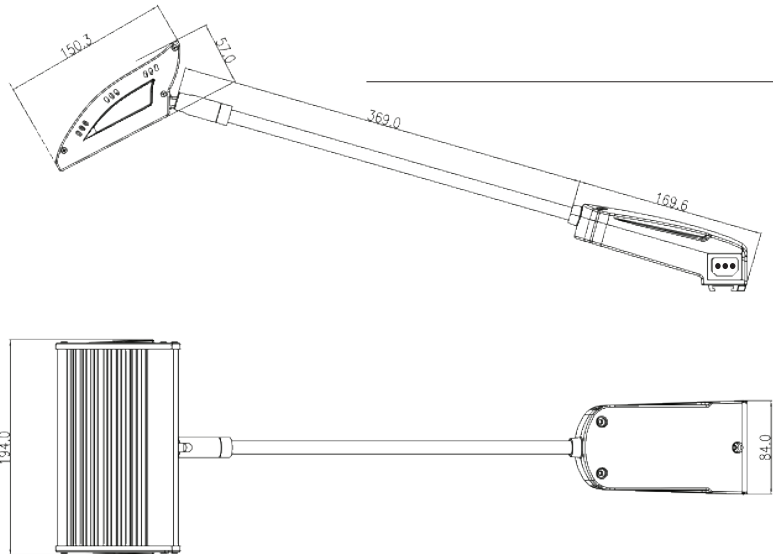

PRODUCT DATA SHEET: LAN-050-G6B-W

ARTICLE

Description NOVI LED Display spot 50W Grey linkable Wieland

CHARACTERISTICS

Material Aluminum
Colour Grey / Silver
In the box 1x Display spot, 1x power cable

ELECTRIC DATA

DIMENSIONS & WEIGHT

Total dimensions (LxWxH) 660 x 194 x 57 mm
Arm length 369 mm
Head dimensions (LxWxH) 150 x 194 x 57 mm
Base dimensions (LxWxH) 170 x 84 x 52 mm
Weight 1200 g
Box dimensions (LxWxH) 690 x 215 x 75 mm

ENVIRONMENTAL CHARACTERISTICS

Energy label A+
Energy consumption 50W

LIFESPAN

Lamp life time 30000 hrs
Number of switching cycles 15000

PRODUCT DATA SHEET: LAN-050-G6B-W

SIZES

DOORKOPPELBAAR

DIVERSE BEVESTIGINGSCLIPS

Clip Aluision beMatrix

Clip Custom 10/17 cm

Clip Pipe Clamp

Clip Modul/Syma

Clip Octanorm 1

Clip Octanorm 2

Clip Panel 16/19/22 mm

Clip Angle 7.60°