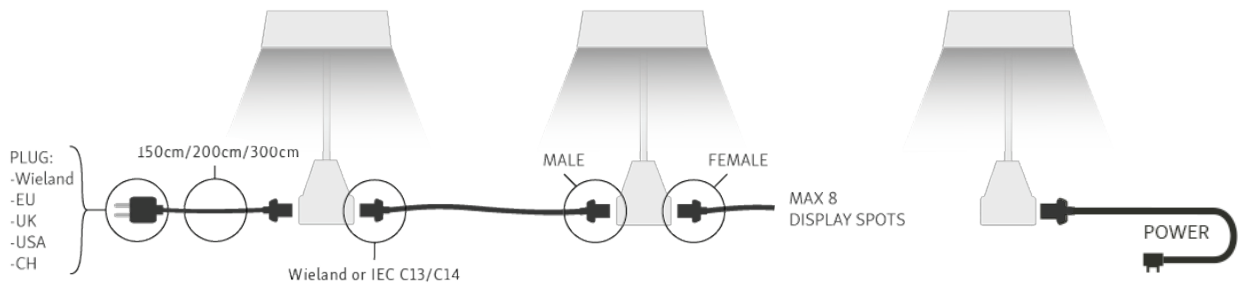

ENVIRONMENTAL CHARACTERISTICS

Energy label A+
Energy consumption 50W

LIFESPAN

Lamp life time 30000 hrs
Number of switching cycles 15000

PRODUCT DATA SHEET: LAN-050-G6B-W

SIZES

DOORKOPPELBAAR

DIVERSE BEVESTIGINGSCLIPS