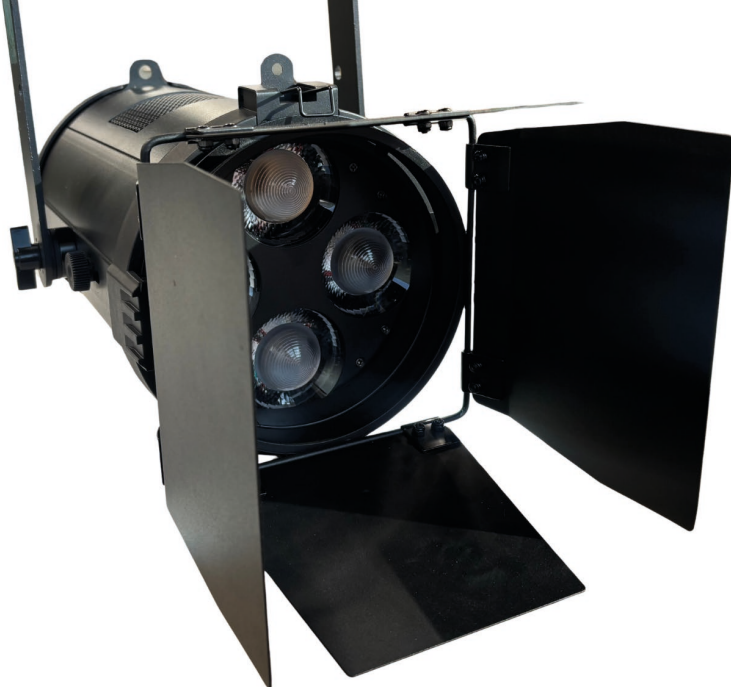

ODIN 300

Powerful 300W PAR lamp with Fresnel lens for an adjustable light beam. Both dimmable and smoothly adjustable colour temperature to create the right focus and atmosphere.

PowerCon In - Out

DMX 512

2700K - 6000K

- ✓ 300 WATT
- ✓ FRESNEL LENS
- ✓ ADJUSTABLE COLOR TEMPERATURE
- ✓ POWERCON IN + OUT

More information

Specifications

Power	300 W	Input voltage	AC 100 - 240V
CRI	>96	Size	468 x 229 x 236 mm
Beam angle	20° - 60°	Weight	5.4 kg
Max. linkable	6 - 10 meters	Barndoors	Included